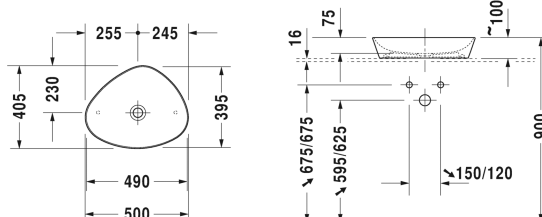

**Cape Cod Washbowl # 233950..00**

| &lt; 500 mm &gt; |

Washbowl	Dimension	Weight	Order number
without tap platform, without overflow, 500 mm			
<b>Colors</b>			
00 White Alpin 26 White/White Satin Matt 32 White Satin Matt			
<b>Variant</b>			
☒ inside colour White, outside colour White	500 x 405 mm	5.800 kilogram	233950..00
<b>Infobox</b>			
Made from DuraCeram, Duravit recommends the following taps for #233950: Duravit C.1 - L #C11030, C.1 - XL #C11040, Hansgrohe Logis 190 #71090000, Axor Starck 10103000 and Grohe EUD Joystick #23428000			
Sanitary ceramics with the special WonderGliss surface finish will remain clean and attractive-looking for a long time to come. When ordering WonderGliss please add a "1" as eleventh digit to the model number.			
<b>Accessory</b>			
Slotted waste for washbasins without overflow	50 mm	0.300 kilogram	005024
Design Siphon		1.500 kilogram	005036
<b>Suitable products</b>			
Vanity unit wall-mounted 1 pull-out compartment, countertop including one cut-out, for 1 above counter basin central, 800 x 550 mm	800 x 550 mm		KT6694
Vanity unit wall-mounted 1 pull-out compartment, countertop including one cut-out, for 1 above counter basin central, 1000 x 550 mm	1000 x 550 mm		KT6695
Vanity unit wall-mounted 1 pull-out compartment, countertop including one cut-out, for 1 above counter basin central, 1200 x 550 mm	1200 x 550 mm		KT6696
Vanity unit wall-mounted 2 pull-out compartments, 1 countertop with one cut-out or two cut-outs, for 1 or 2 above counter basins, 1400 x 550 mm	1400 x 550 mm		KT6697 B/L/R